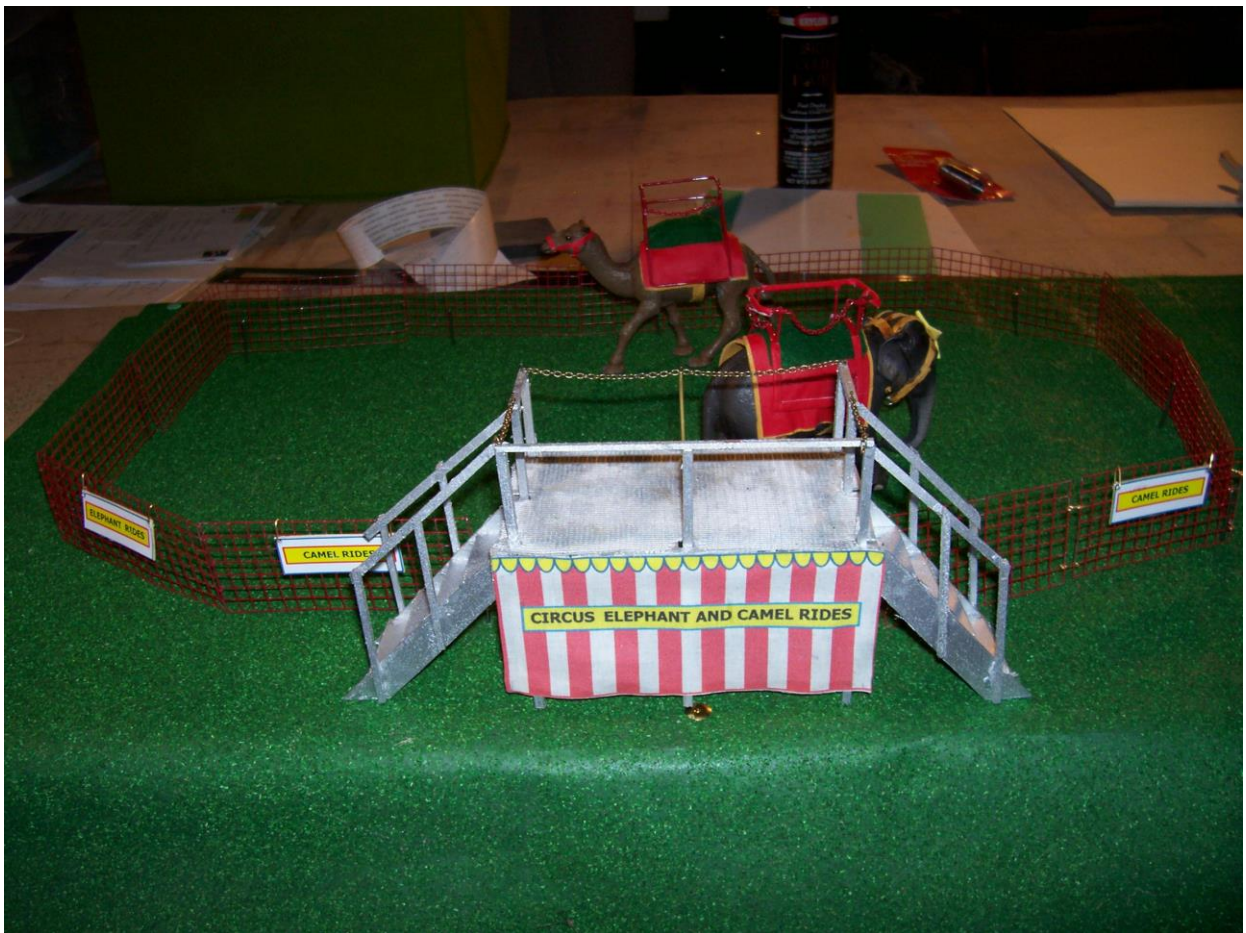

Special Interest Scenes

Snake pit top and Banners Kit @$ 78.50

This item can be special ordered. This is from the CMB Little Circus Wagon plans of the same name.

Includes snake crate

Snake viewing case/snakes

Snake stand/ ticket seller

Snake pit tent 25' x 45' x 8' sidewall/ gabled top

Two ctr. Push poles /No qtrs.

CAMEL & ELEPHANT RIDE

Below is a 1/2" scale combination camel - elephant ride we custom built for one of our customers. It comes complete with camel, elephant +fencing and loading stand. 1/2" scale $120.00.

1/4" scale = $60.00