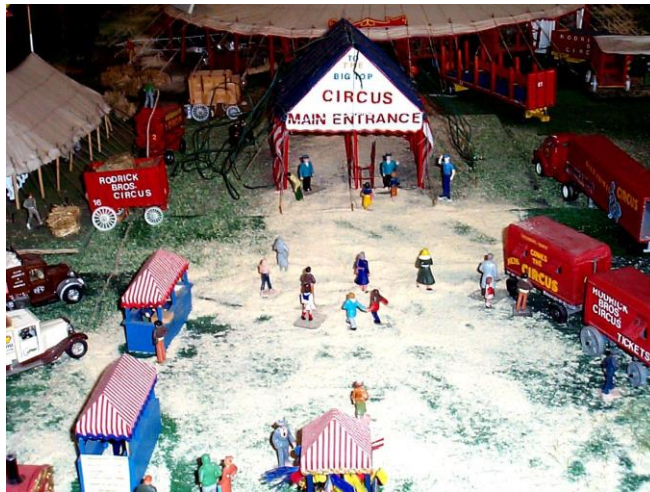

G – ½” Scale circus items

**A 30'x40' blue top full color printed marquee/side walls
And poles. Add $85.00 to BT order or if ordered separately $190.00.**

BACK LOT STUFF

1. BACK LOT EQUIPMENT TOPS AND ACCESSORIES/KITS

Clown top 12' x 12' x 8' side walls @ $35.00

2. CLOWN PROPS (Call or e-mail us on these items' availability)

Old clown car @ $17.50

Trunk stands for hanging lights or shirts on 6 for @ $6.00

Clown Stilts @ $18.50 / pair

Juggling gear/ a bucket of clubs, balls, and rings @ $28.50

Unicycle @ $17.50 each

Loose Straw or hay bagged in 6 oz pkg. @ $11.50 ea.